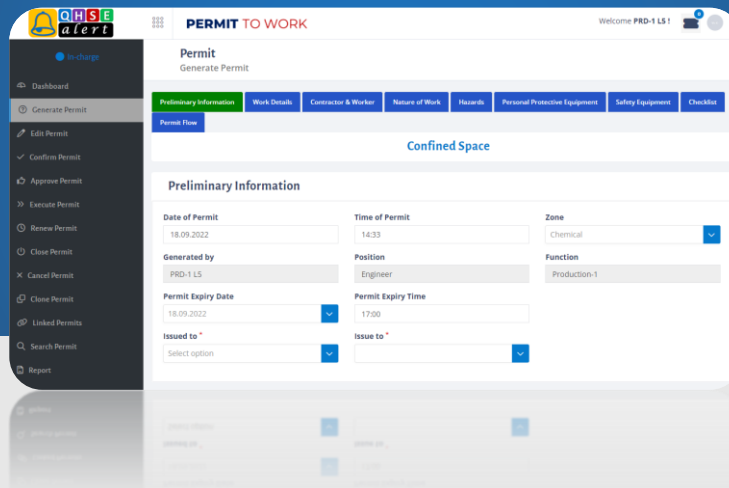

ELIMINATES ISOLATION VIOLATIONS

When a LOTO permit is linked with other safety permits, LOTO permit restoration is NOT possible without the closure of another permit.

Permit To Work software is a cloud-based application. You can generate, review and approve safety permits electronically in simple & easy ways. Regenerate safety permits with a click that saves a lot of time. You can send safety permits via email, text message or WhatsApp. Compiling & monitoring safety permit status becomes easy. You can generate hot work, cold work, confined space, height work, isolation, lifting, hazardous chemical permits easy etc.

E-PERMIT TO WORK

Manage, Share & Monitor PTW efficiently

PERMIT TO WORK

GENERATE SAFETY PERMIT

Hot Work
Permit

Confined Space
Permit

Excavation
Permit

Hazardous
Chemical

Cold Work
Permit

Electrical Work
Permit

LOTO Work
Permit

Radiography
Permit

PERMIT TO WORK

Manage, Share & Monitor PTW efficiently

FEATURES OF PTW SOFTWARE

Customize
Permit Content

Share Via
Email

Share Via
Text Message

Share Via
WhatsApp

Interactive
Dashboard

Data
Analysis

Time-Based
Alert

Review
Electronically

Clone Permit
Instantly