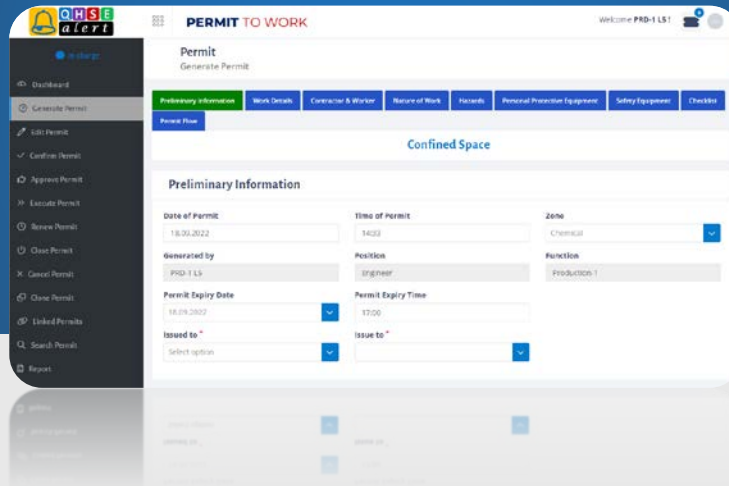

NO ISOLATION VIOLATIONS

An electric supply restoration request is not possible until the safety permit is unlinked and closed.

Permit To Work software is a cloud-based application. You can generate, review and approve safety permits electronically in simple & easy ways. Regenerate safety permits with a click that saves a lot of time. You can send safety permits via email, text message or WhatsApp. Compiling & monitoring safety permit status becomes easy. You can easily generate hot work, cold work, confined space, height work, isolation, lifting, hazardous chemical permits, etc.

E-PERMIT TO WORK

Manage, Share & Monitor PTW efficiently

PERMIT TO WORK

GENERATE SAFETY PERMIT

Hot Work
Permit

Confined Space
Permit

Excavation
Permit

Hazardous
Chemical

Cold Work
Permit

Electrical Work
Permit

LOTO Work
Permit

Radiography
Permit

PERMIT TO WORK

Manage, Share & Monitor PTW efficiently

FEATURES OF PTW SOFTWARE

Customize
Permit Content

Share Via
Email

Share Via
Text Message

Share Via
WhatsApp

Interactive
Dashboard

Data
Analysis

Time-Based
Alert

Review
Electronically

Clone Permit
Instantly